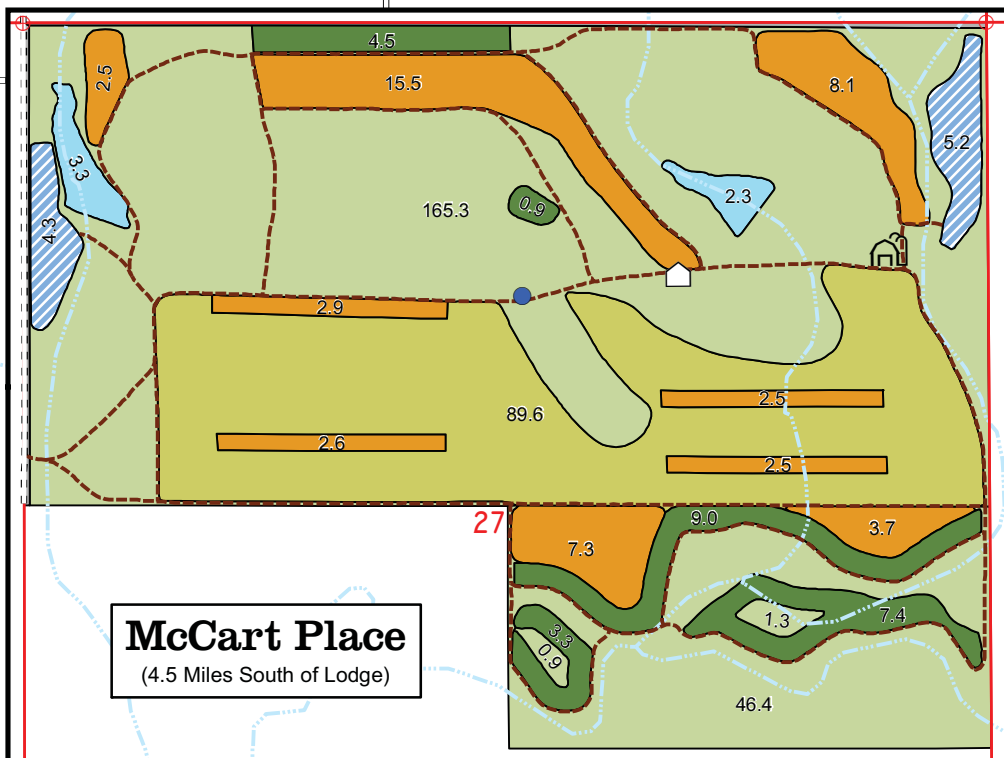

Tumbleweed Lodge

South Dakota

2011 - 2012

10 OUTDOOR'S BEST

McCart Place
(4.5 Miles South of Lodge)

- Alfalfa
- Building
- CRP
- Canamaize
- Corn
- Fallow
- Grain Sorghum
- Grass
- Millet
- Pond
- Reed's Canary Grass
- Slough
- Soybeans
- Spring Wheat
- Sunflowers
- Switchgrass
- Trees
- W. Wht. / Switchgrass
- WW/ALF/GNDL
- Western Wheat Grass
- White Sorghum
- Winter Wheat
- Yard Area

- Gravel Road
 - Graded Road
 - Unimproved Trail
 - Primitive Trail
 - Township Line
 - Trails
 - Section Lines
 - Tumbleweed Lodge
 - Old Homestead
 - Storage Shed
 - Deer Stand
 - Section Corner
 - Field Approach
 - Water Hydrant
 - Well Head
- Ag Data Map - P.O. Box 1306 - Manhattan, KS 66505
(785) 230-5655 www.agdatamap.com