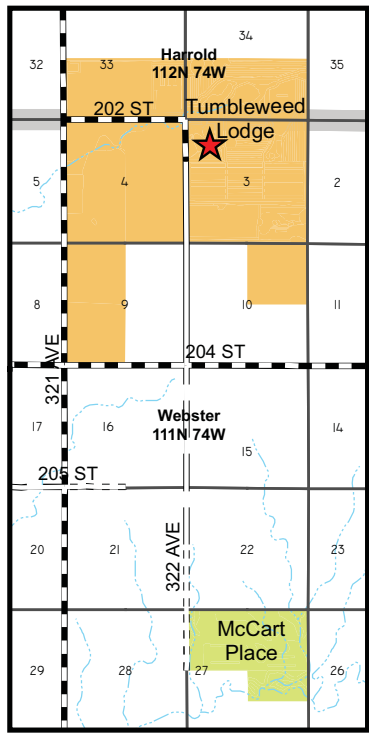

Tumbleweed Lodge

South Dakota

2011 - 2012

10 OUTDOOR'S BEST

McCart Place
(4.5 Miles South of Lodge)

- Alfalfa
- Building
- CRP
- Canamaize
- Corn
- Fallow
- Grain Sorghum
- Grass
- Millet
- Pond
- Reed's Canary Grass
- Slough
- Soybeans
- Spring Wheat
- Sunflowers
- Switchgrass
- Trees
- W. Wht. / Switchgrass
- WW/ALF/GNDL
- Western Wheat Grass
- White Sorghum
- Winter Wheat
- Yard Area

- Gravel Road
 - Graded Road
 - Unimproved Trail
 - Primitive Trail
 - Township Line
 - Trails
 - Section Lines
 - Tumbleweed Lodge
 - Old Homestead
 - Storage Shed
 - Deer Stand
 - Section Corner
 - Field Approach
 - Water Hydrant
 - Well Head
- Ag Data Map - P.O. Box 1306 - Manhattan, KS 66505
(785) 230-5655 www.agdatamap.com